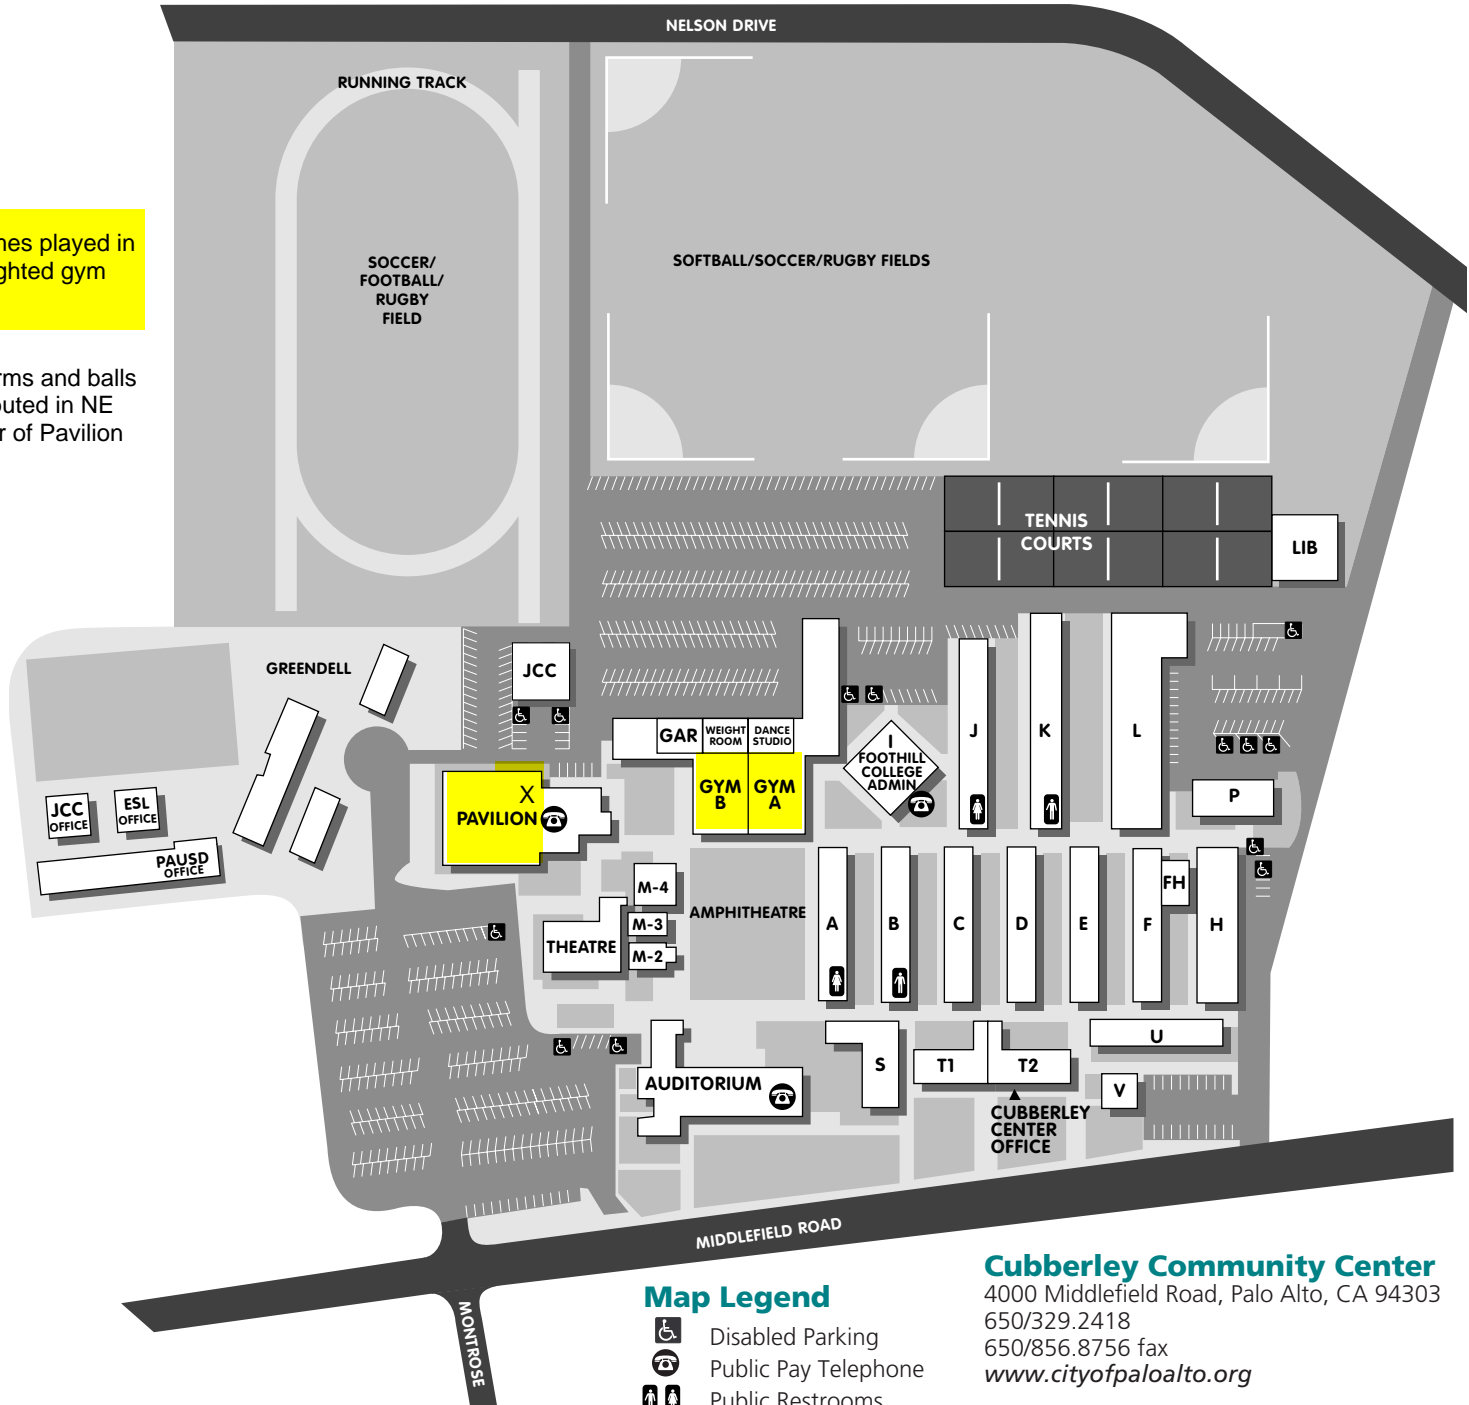

# City of Palo Alto Cubberley Community Center

*Sports, education, dance, arts, meeting rooms, music, child care,  
special events, and so much more ....*

Y games played in highlighted gym areas

Uniforms and balls distributed in NE corner of Pavilion

### Map Legend

- Disabled Parking
- Public Pay Telephone
- Public Restrooms
- In case of emergency dial 911
- Fire extinguishers are located in every room